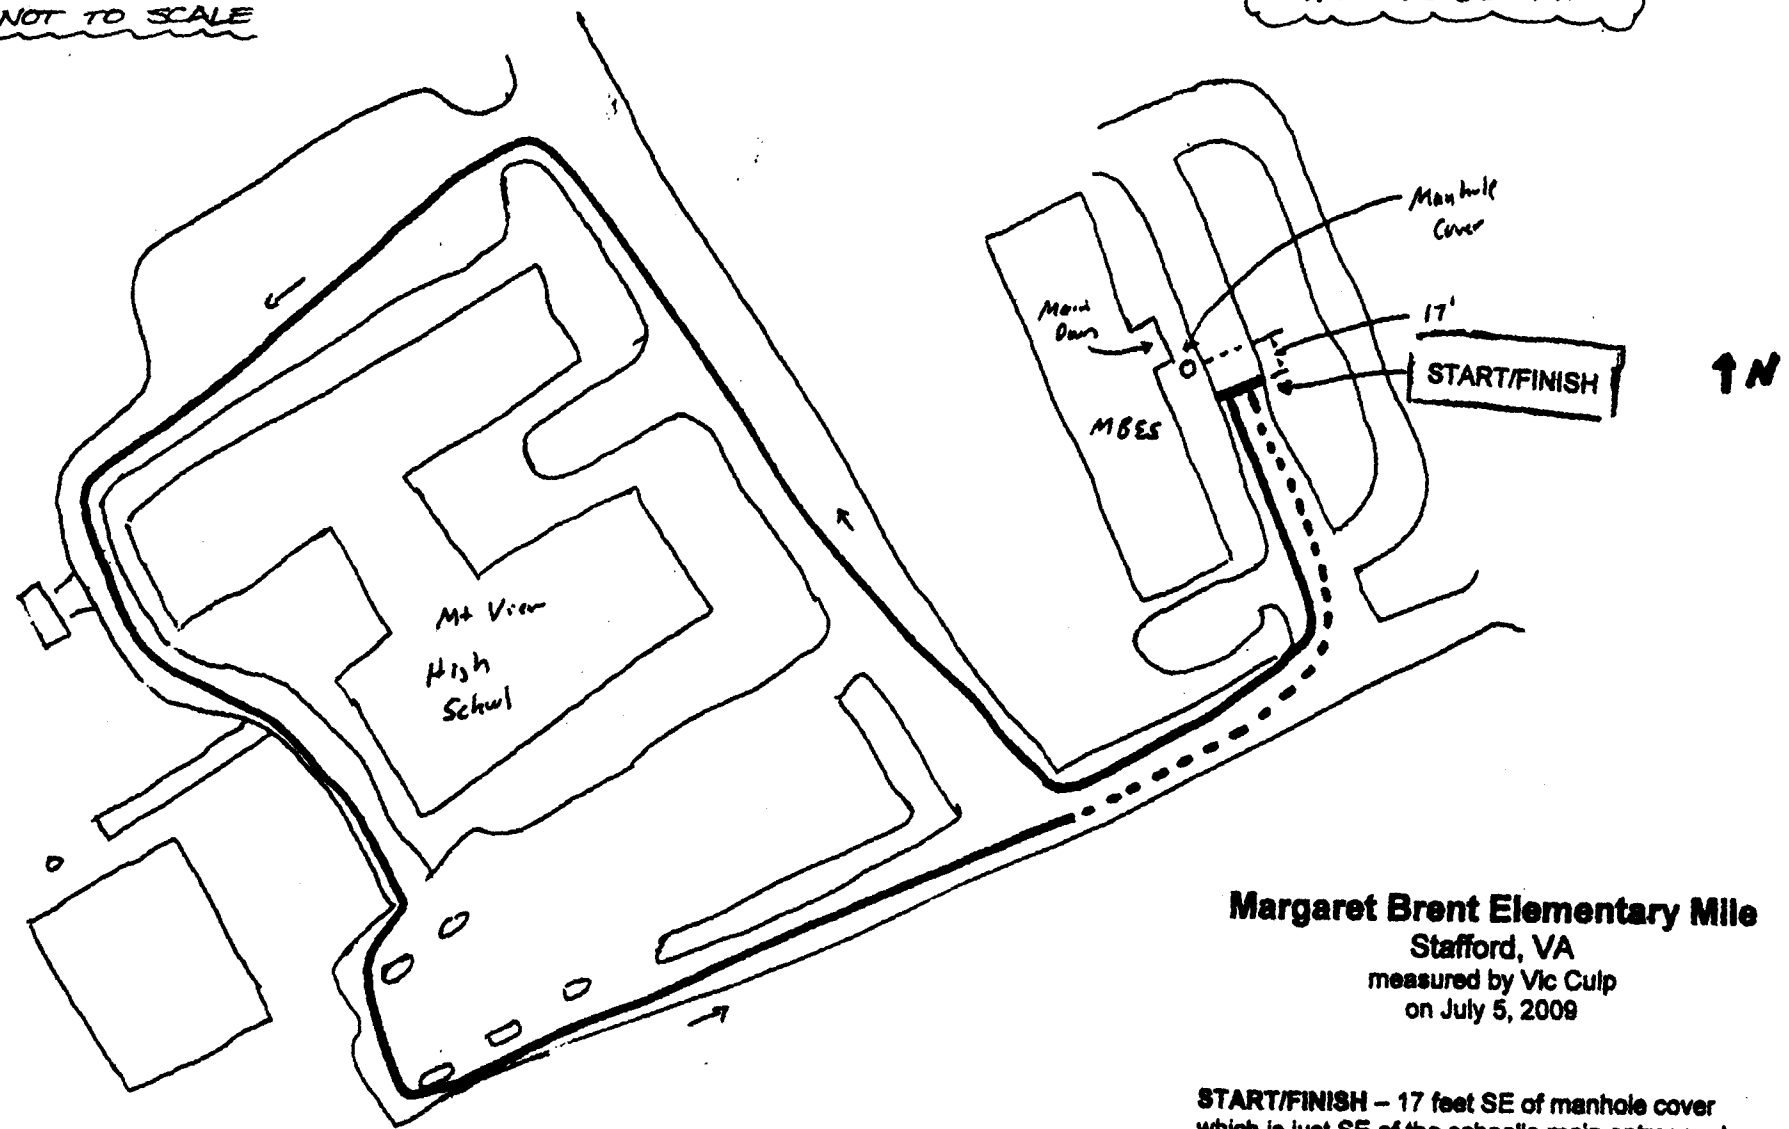

MAP NOT TO SCALE

USATF-CERTIFIED
COURSE
VA-09030-RT

EFFECTIVE DATES OF CERTIFICATION:
18 SEPT 2009 TO 31 DEC 2019

Margaret Brent Elementary Mile
Stafford, VA
measured by Vic Culp
on July 5, 2009

START/FINISH - 17 feet SE of manhole cover
which is just SE of the school's main entrance doors

Course is run entirely on unnamed access roads
and parking lots of Margaret Brent Elementary
School and Mountain View